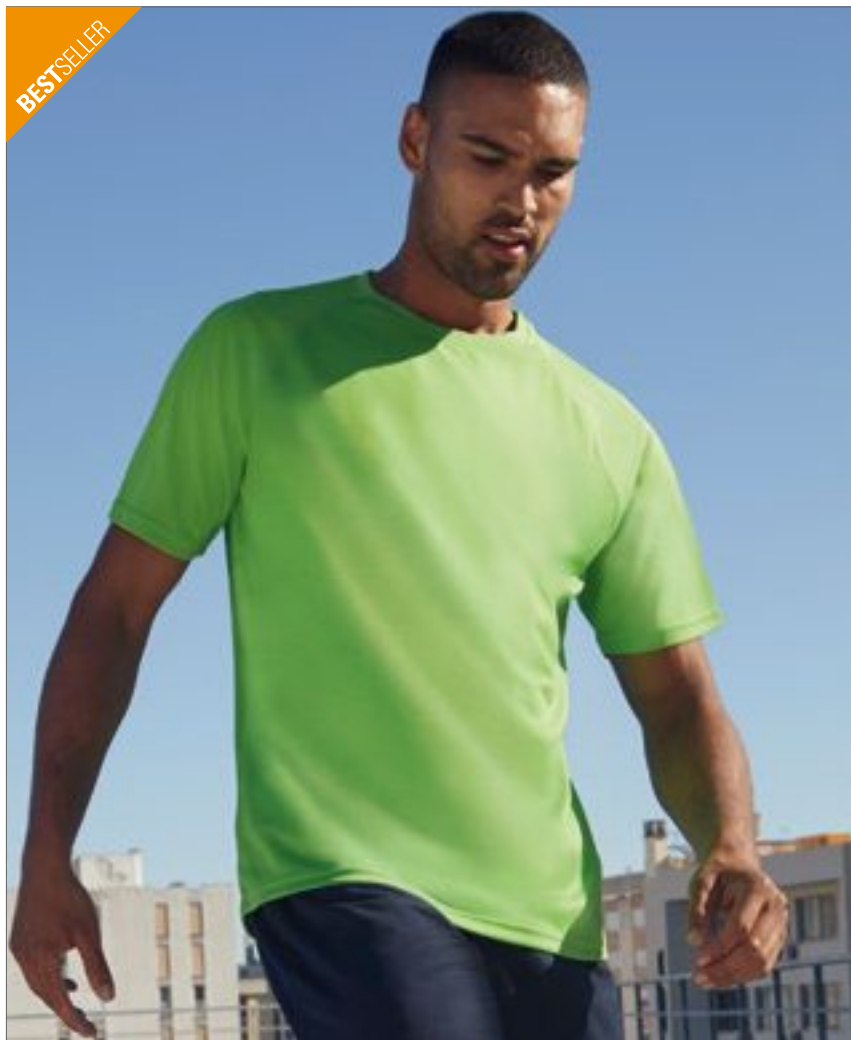

BESTSELLER

F350 | 61-390-0

Performance T

100% polyester
S, M, L, XL, XXL
140 g/m²

Fruit of the Loom

AZURE BLUE	BLACK	BRIGHT YELLOW
DEEP NAVY	FUCHSIA	LIME
RED	ROYAL BLUE	WHITE

100% texturovaný polyester pro vynikající odvod vlhkosti a rychlé sušení | Sportovní raglánové rukávy s detailem potahu na švy | Štítek se zadním krkem pro pohodlí | Páska na zadní straně z krku