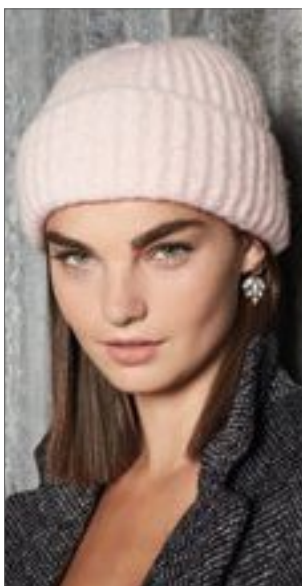

Beechfield
ORIGINAL HEADWEAR

CB418 | B418 **Plush Beanie**

66% akryl / 31% nylon / 3% elastan

One Size

Beechfield

SOFT BLUE	SOFT GREY	SOFT ICE
SOFT MINT	SOFT PINK	

Odtrhávací štítek pro snadné rebranding | Luxusní příze Soft-Touch | Jednovrstvá pletená | Manžetový design pro optimální dekoraci | Dvouvrstvá manžeta s umělým složením