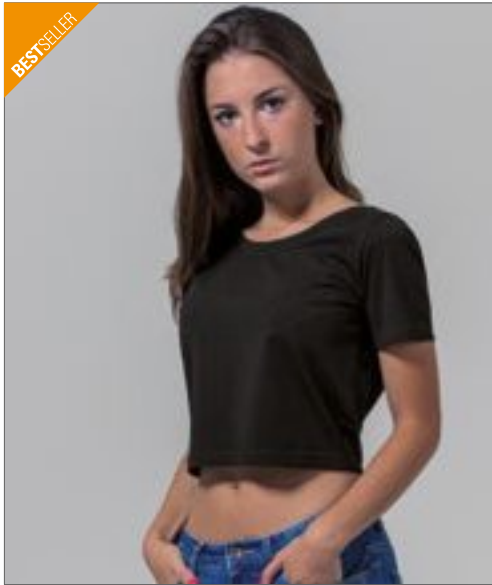

BESTSELLER

BY042 | BY042

Ladies' Cropped Tee

95% bavlna / 5% elastan (Grey: 85% bavlna / 10% viskóza / 5% elastan)

XS, S, M, L, XL

180 g/m²

Build Your Brand

BLACK

GREY

WHITE

Jednoduchý žerzej | Neutrální velikost bez označení | Je možné tisknout u krku | Módní fit