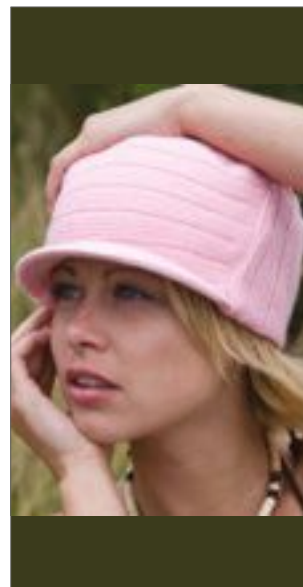

RC61 | RC061X **Esco Urban Knitted Hat**

100% akryl
One Size

Result Winter Essentials

BLACK	DESERT KHAKI	NAVY
OLIVE GREEN	PINK	

Omyvatelné | Pletenina z velkého žebra s velkou hmotností | Dvojitá tloušťka | Vhodné pro výšivku | Předkrivený krátký vrchol