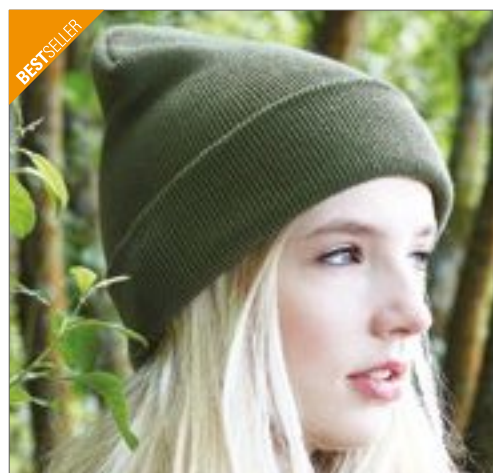

Beechfield
ORIGINAL HEADWEAR

CB45 | B45 **Original Cuffed Beanie**

100% akryl (Heather Grey: 55% polyester / 45% akryl), (Charcoal: 52% akryl / 48% polyester)

One Size

Beechfield

AIRFORCE BLUE	ANTIQUÉ GREY	BLACK	BOTTLE GREEN
BRIGHT RED	BRIGHT ROYAL	BURGUNDY	CARAMEL
CHARCOAL	CHOCOLATE	CLASSIC PINK	CLASSIC RED
CORAL	DUSKY PINK	EMERALD	FLUORESCENT GREEN
FLUORESCENT ORANGE	FLUORESCENT PINK	FLUORESCENT YELLOW	FRENCH NAVY
FUCHSIA	GOLD	GRAPHITE GREY	HEATHER GREEN
HEATHER GREY	HEATHER NAVY	HEATHER OATMEAL	HEATHER ORANGE
HEATHER PINK	HEATHER PURPLE	HEATHER RED	HEATHER ROYAL
HEATHER SURF	KELLY GREEN	LAVENDER	LIGHT GREY
LIME GREEN	MAGENTA	MINT GREEN	MOSS GREEN
MUSTARD	OLIVE GREEN	ORANGE	ORANGE RUST
OXFORD NAVY	PASTEL BLUE	PASTEL LEMON	PASTEL MINT
PASTEL PINK	PETROL	PLUM	PURPLE
SAND	SAPPHIRE BLUE	SKY BLUE	SURF BLUE
TEAL	TRUE PINK	WHITE	YELLOW

Soft-Touch Acrylic | Luxusní dvouvrstvý úplet | Manžetový design pro optimální dekoraci